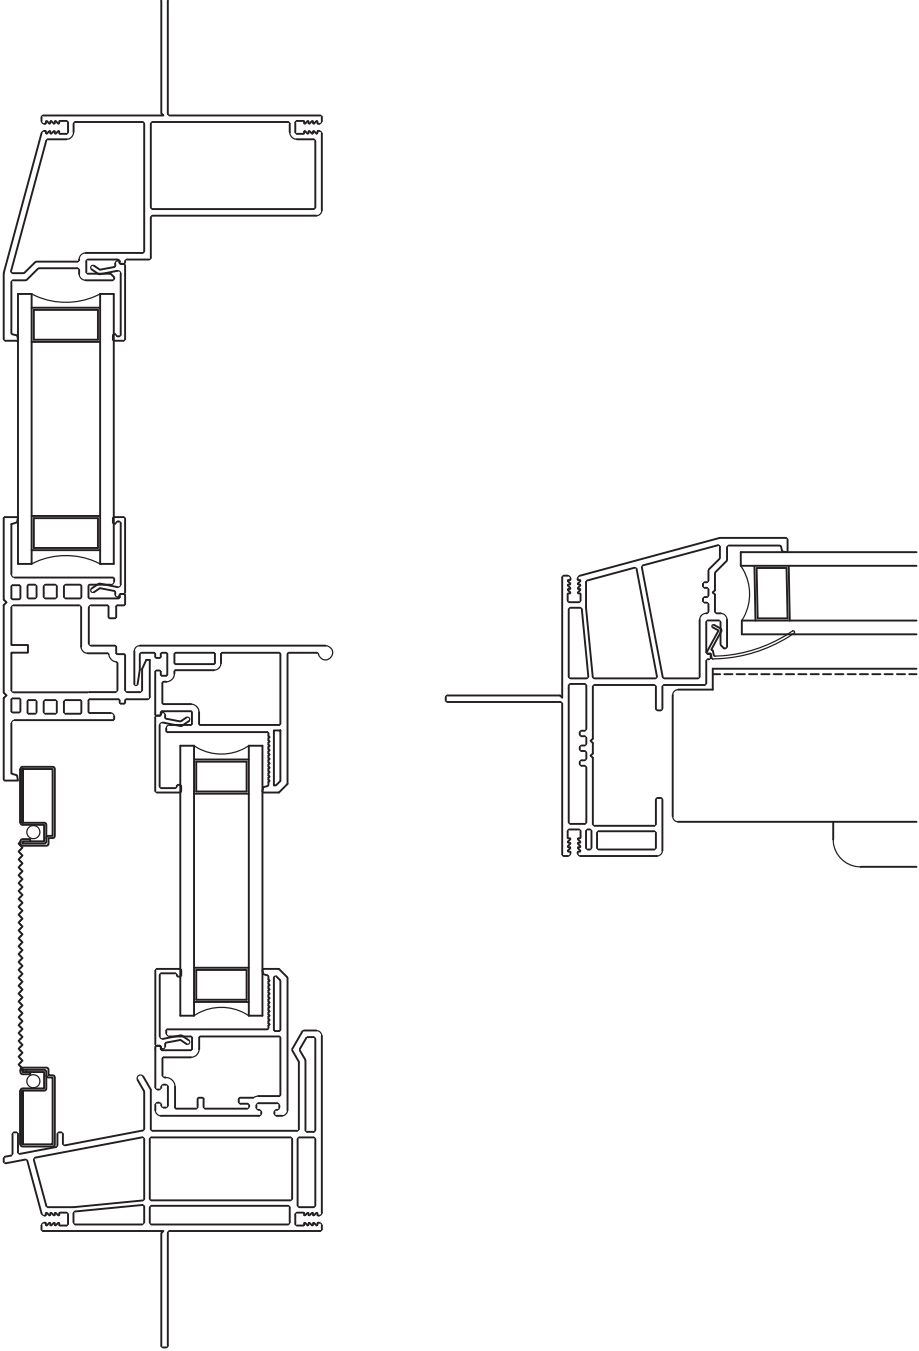

SERIES 8000

Singlehung

FIN-ONLY FRAME CROSS-SECTIONS

359 PRINTWOOD DRIVE
DICKSON, TN 37065

PHONE: (615) 325-0001
FAX: (615) 326-0002

INFO@BAVARIANPOLYMERS.COM
WWW.BAVARIANPOLYMERS.COM

BAVARIAN POLYMERS